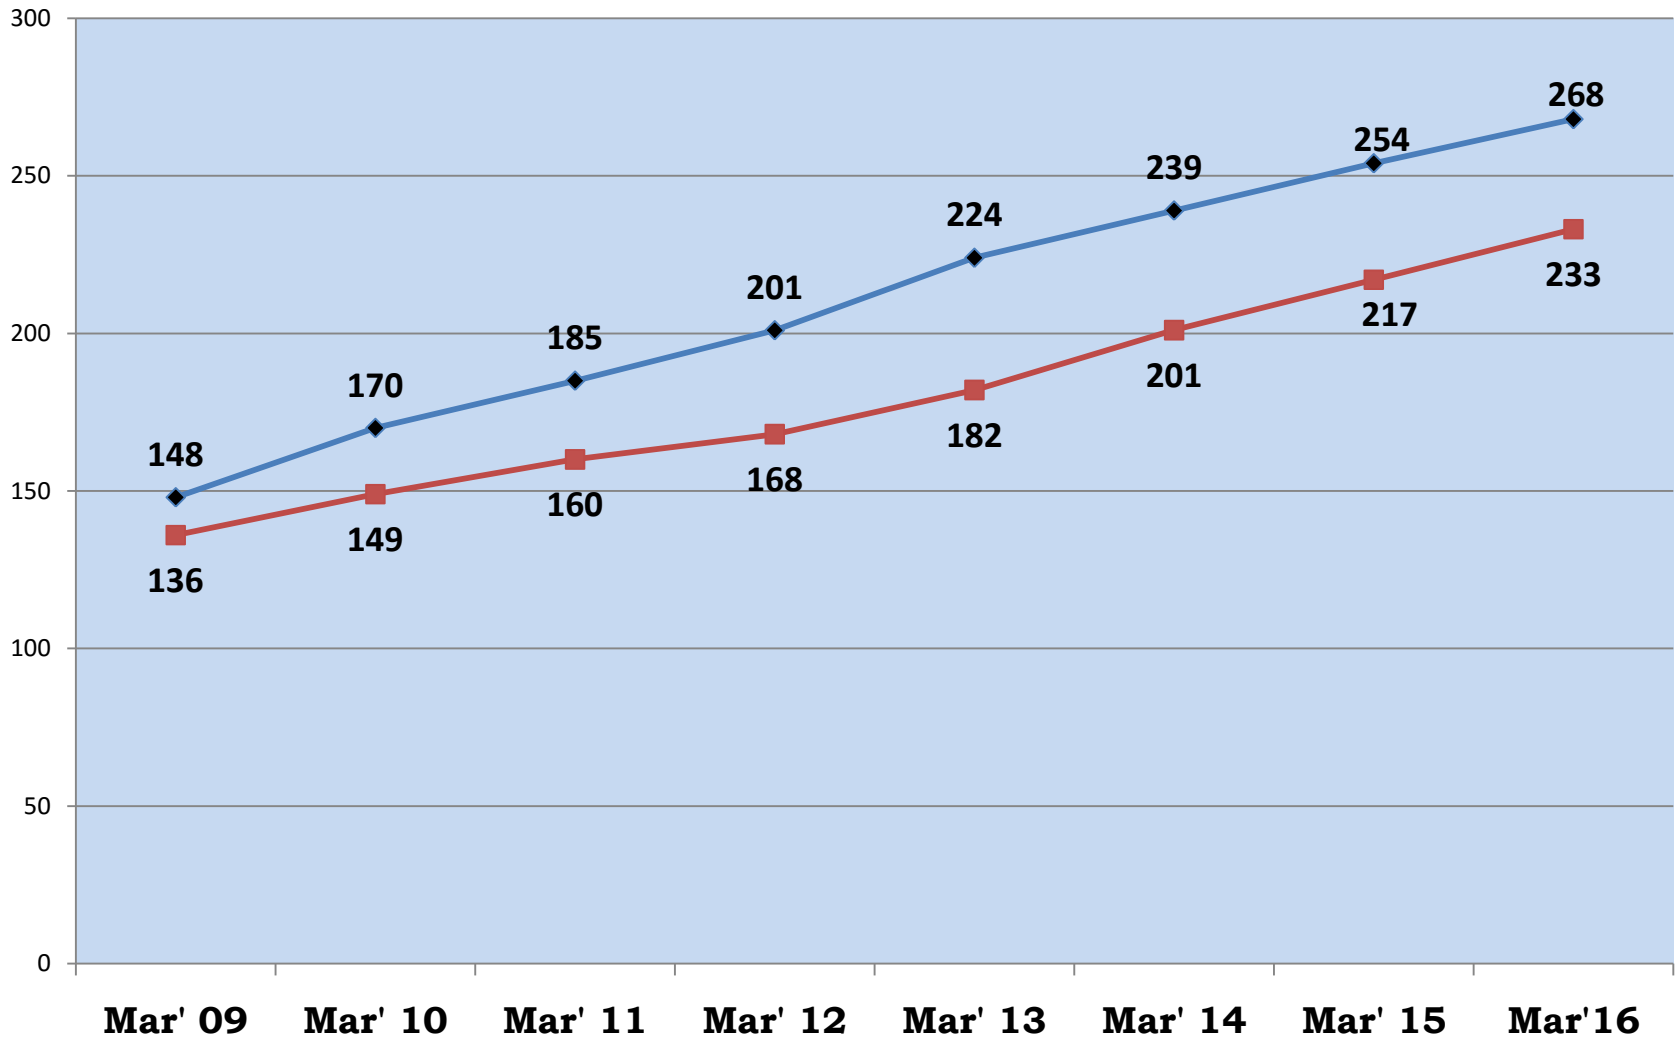

**CPI for Rural , Urban and Combined of March 2016  
(Base 2012=100)**

**CPI - Industrial Worker (Base Year 2001 = 100)**

◆ All India      ■ Tripura

**Per Capita Income of Tripura (in Rs.) at current prices  
with Base Year 2011-12**

### CPI- AGRICULTURAL LABOUR (Base Year 1986-87=100)

### CPI- RURAL LABOUR (Base Year 1986-87=100)