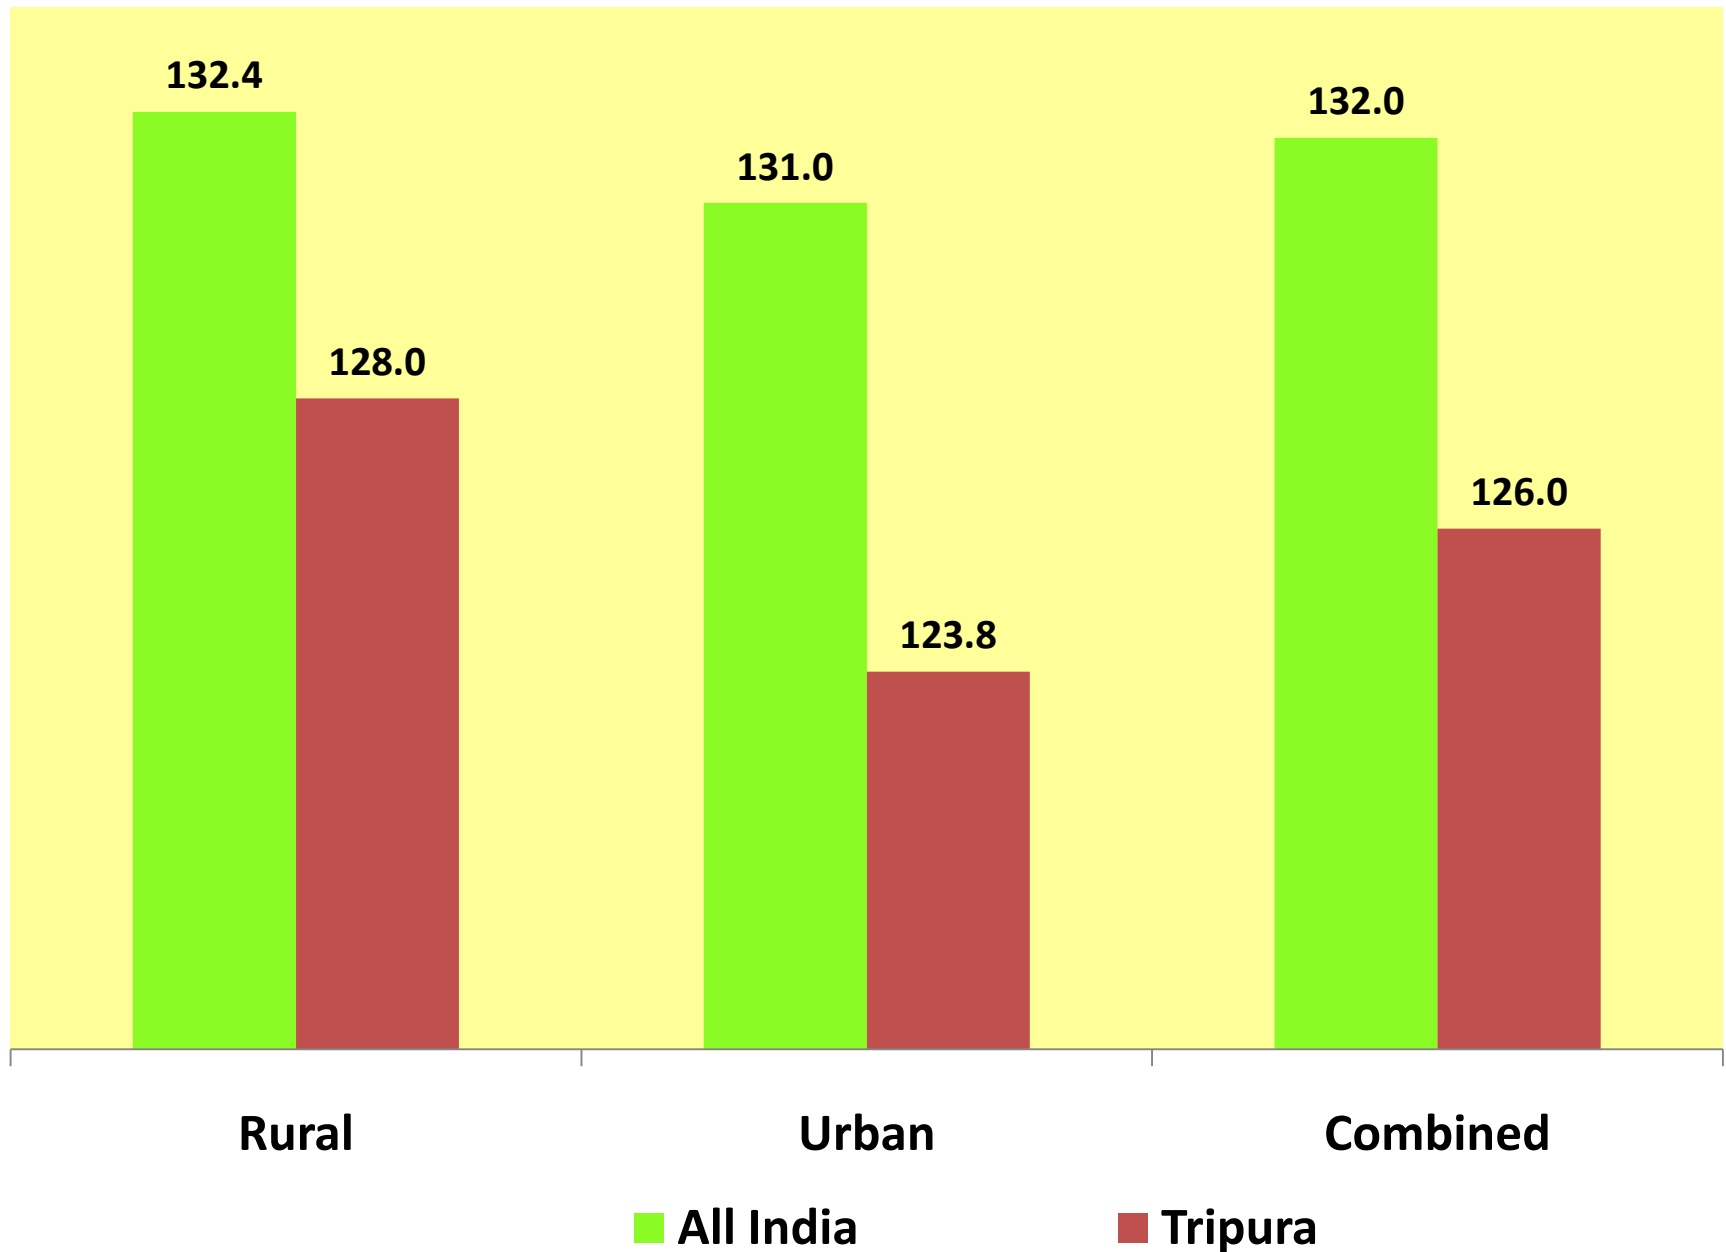

**CPI for Rural , Urban and Combined of March 2016  
(Base 2012=100)**

**CPI - Industrial Worker (Base Year 2001 = 100)**

◆ All India      ■ Tripura

**Per Capita Income of Tripura (in Rs.) at current prices  
with Base Year 2011-12**

### CPI- AGRICULTURAL LABOUR (Base Year 1986-87=100)

### CPI- RURAL LABOUR (Base Year 1986-87=100)