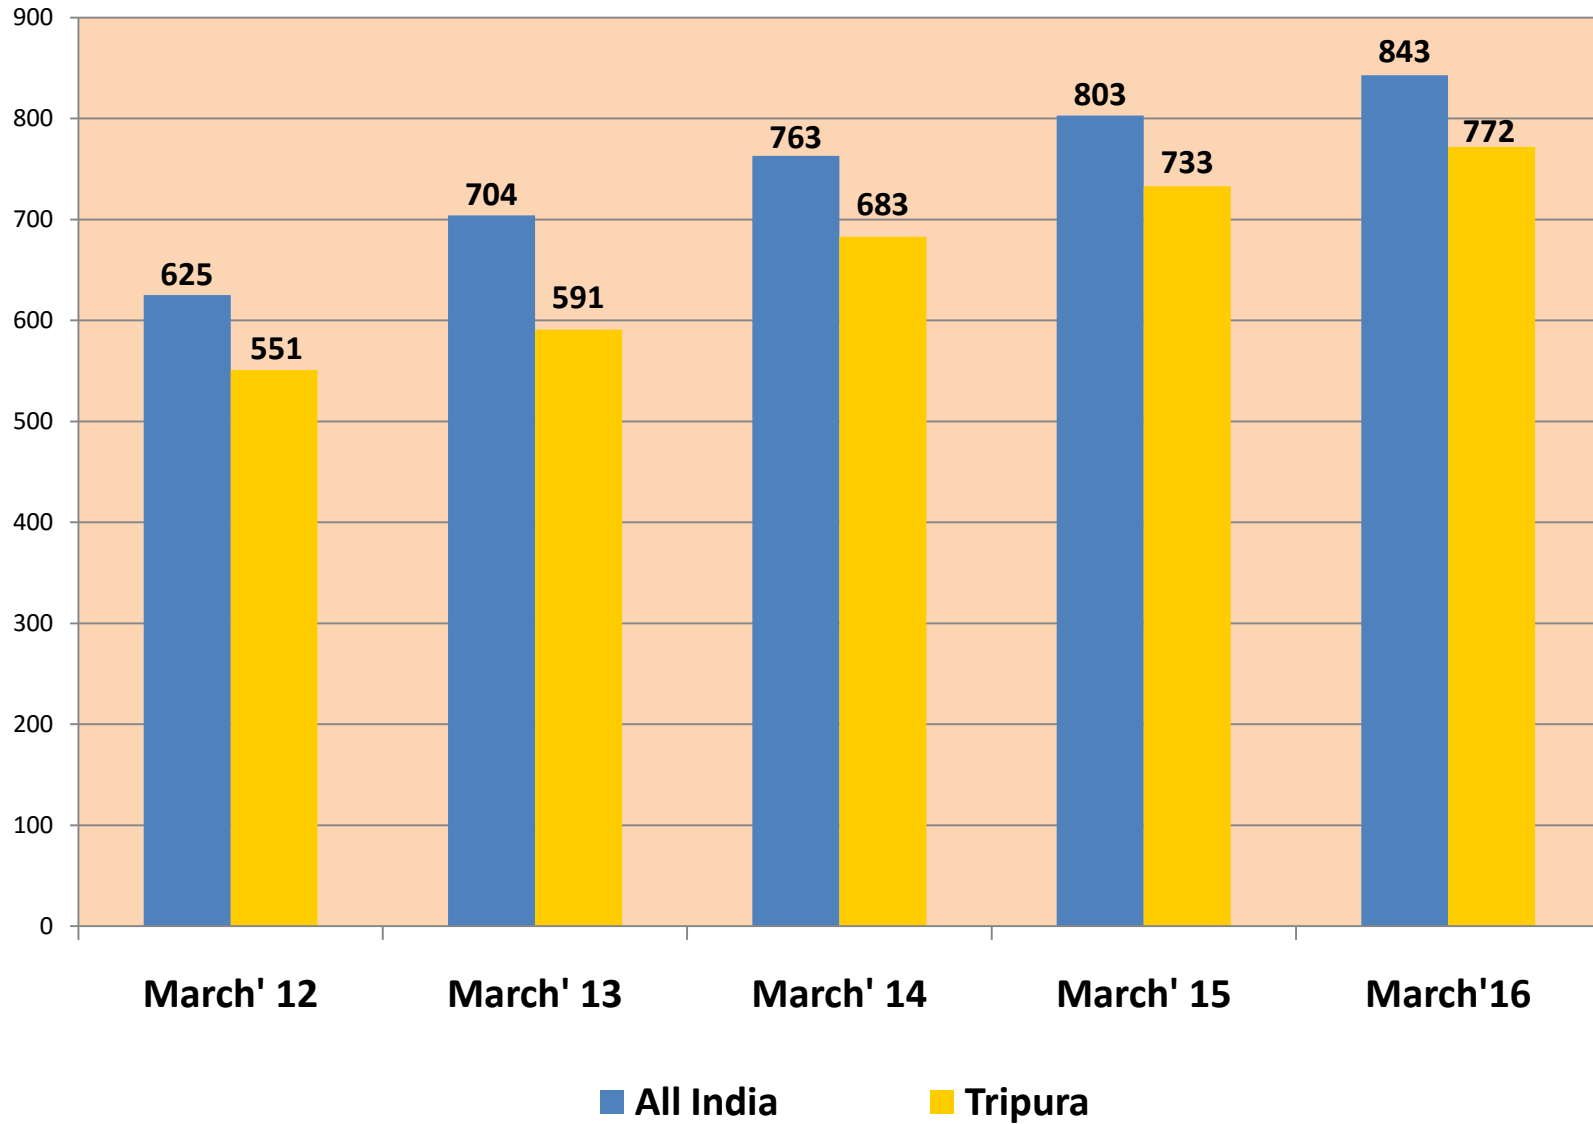

**CPI for Rural , Urban and Combined of March 2016  
(Base 2012=100)**

**CPI - Industrial Worker (Base Year 2001 = 100)**

◆ All India      ■ Tripura

**Per Capita Income of Tripura (in Rs.) at current prices  
with Base Year 2011-12**

### CPI- AGRICULTURAL LABOUR (Base Year 1986-87=100)

### CPI- RURAL LABOUR (Base Year 1986-87=100)