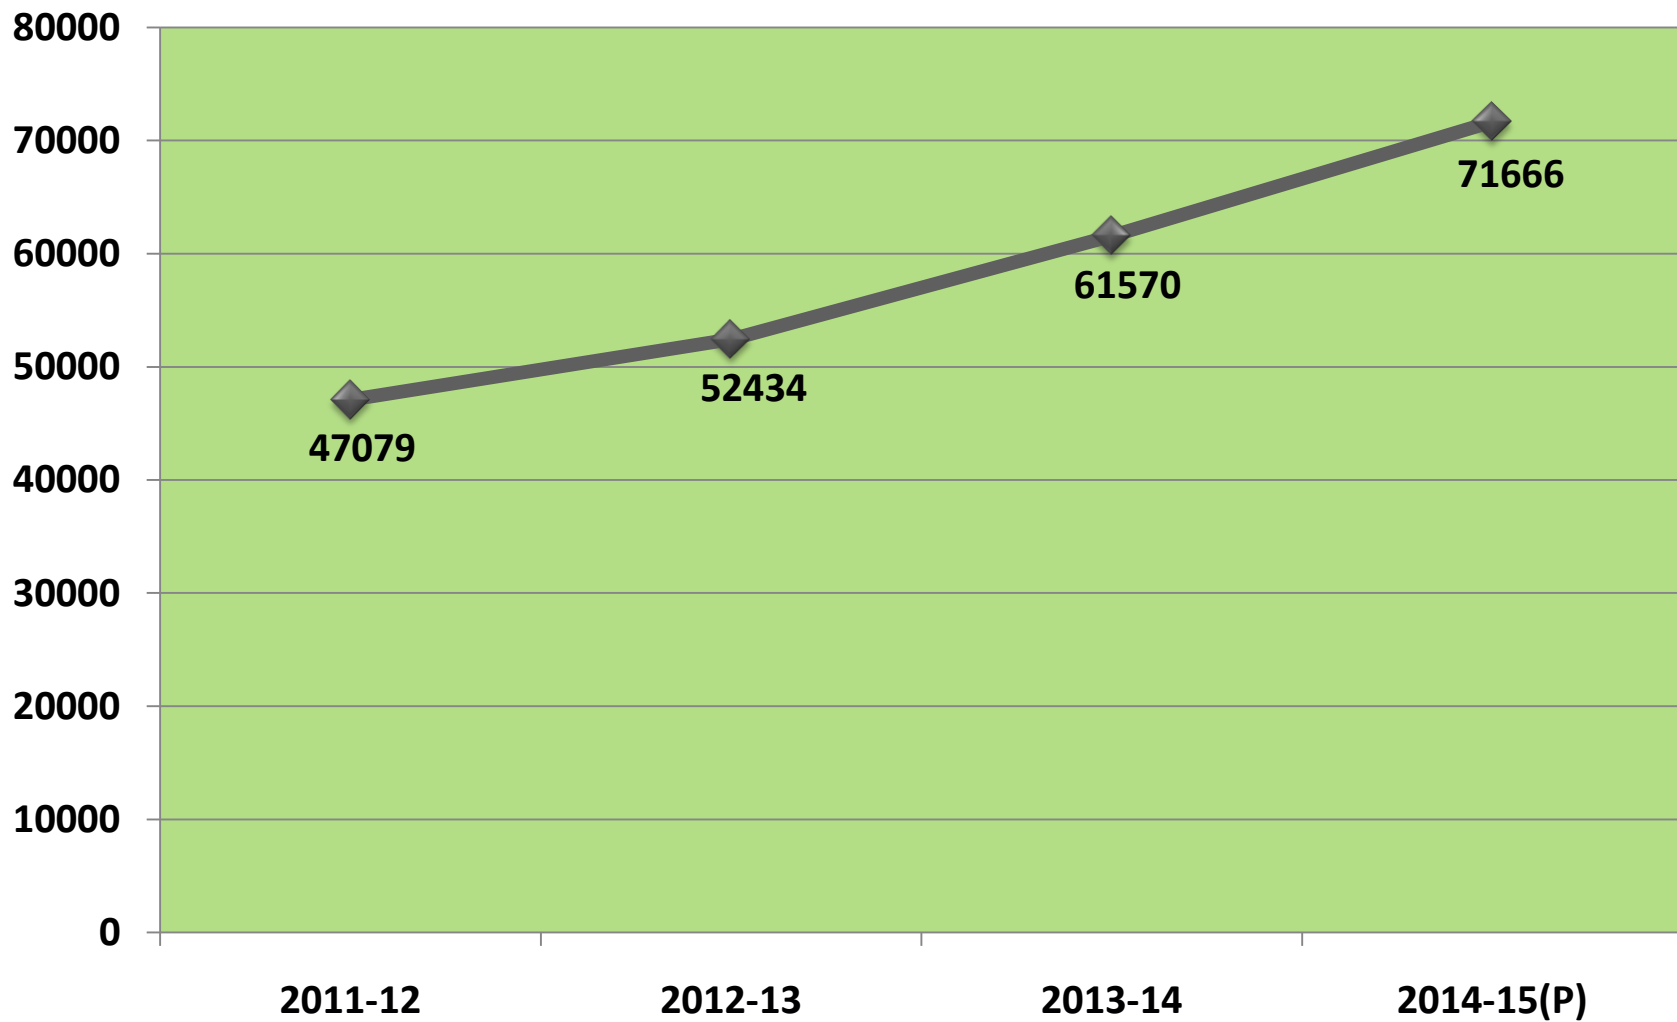

**CPI for Rural , Urban and Combined of March 2016  
(Base 2012=100)**

**CPI - Industrial Worker (Base Year 2001 = 100)**

◆ All India      ■ Tripura

**Per Capita Income of Tripura (in Rs.) at current prices  
with Base Year 2011-12**

### CPI- AGRICULTURAL LABOUR (Base Year 1986-87=100)

### CPI- RURAL LABOUR (Base Year 1986-87=100)